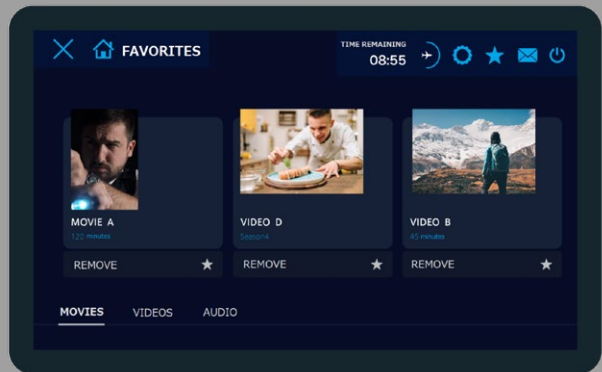

Synchronize your favorites list on board

The ANA App must be installed before boarding your flight. "MY SKY CHANNEL" is not available on tablet device.