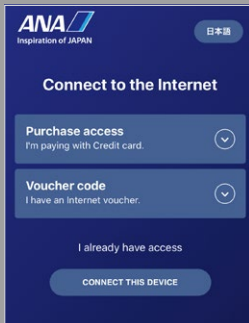

02 Launch Internet Browser

- ① The portal site will be displayed once the browser is opened.
- ② Click **Connect to internet** and follow the instructions.

※If the page is not displayed, use one of the following URLs.