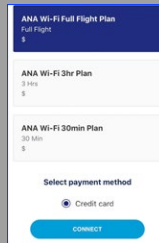

03 Select Plan

Select a preferred plan.

04 Input Credit Card Information

- ① Credit card only. The following cards are accepted.

Mastercard, VISA, American Express, Discover Card, Diners, JCB

- ② Fill in all the fields and click **PURCHASE ACCESS**.