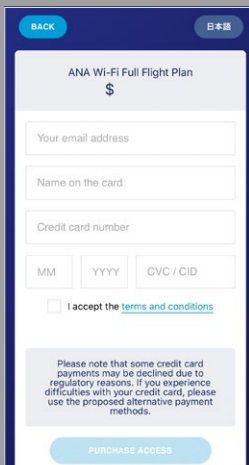

② Select wireless network to connect.

"ANA Wi-Fi Service"
or "OnAir"

"ANA Wi-Fi Service"

Information

How to Use the Internet

02 Launch Internet Browser

- ① The portal site will be displayed once the browser is opened.
- ② Click **Connect to internet** and follow the instructions.

※If the page is not displayed, use one of the following URLs.

03 Select Plan

Select a preferred plan.

04 Input Credit Card Information

- ① Credit card only. The following cards are accepted.

Mastercard, VISA, American Express, Discover Card, Diners, JCB

- ② Fill in all the fields and click **PURCHASE ACCESS**.

Information

How to Use the Internet

05 Connect to the Internet

Open a new browser window and enjoy web surfing.

※The time remaining on your plan will be displayed here. Please keep this page open.