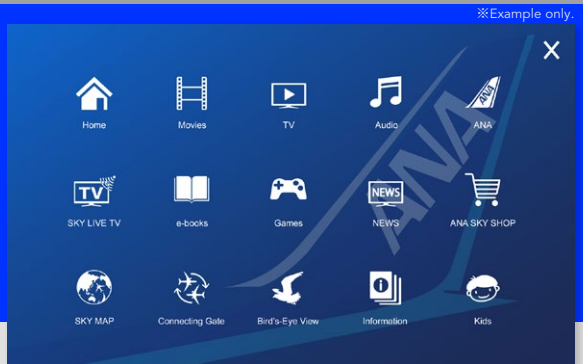

Information

SKY MASTER Information

List of routes using SKY MASTER 3(3A/3B), SKY MASTER 5(5A/5B)

A SKY MASTER 3A/5A

Routes between Japan and Sydney, Perth, Singapore, Kuala Lumpur, Jakarta, Yangon, Manila, Hanoi, Ho Chi Minh City, Bangkok, Delhi, Mumbai, Chennai, Phnom Penh, Mexico City, Europe, Canada and the USA

B SKY MASTER 3B/5B

Routes between Japan and China, Korea, and other Asian areas (excluding those listed above)

SKY MASTER 4

Available on A320neo.

Most programs listed are available.